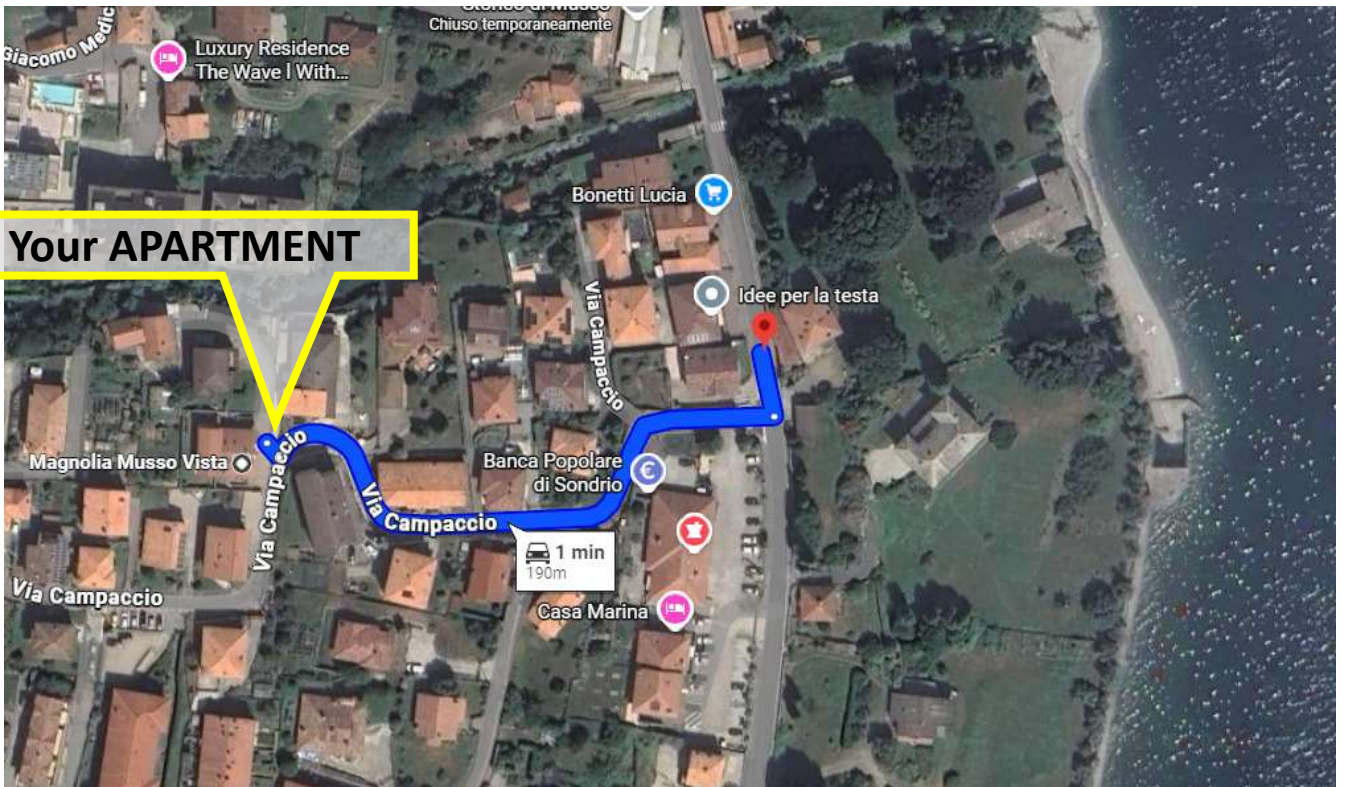

LAST 200 METERS TO THE PROPERTY