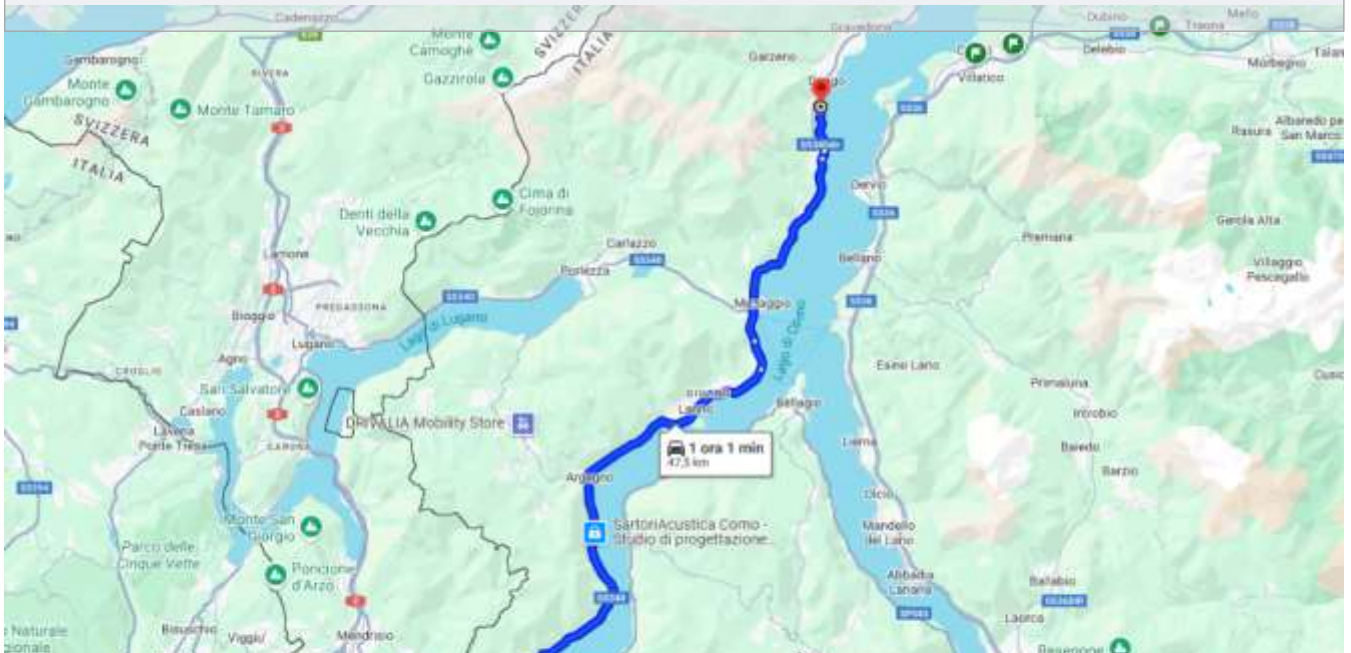

before **h 10.00**

to enable us to arrange cleaning of the property for subsequent guests.

HOW TO GET TO LAKE COMO

from Milan and its airports

BUS

TRAIN

TAXI

FERRY

How to get to Como from Milan

The [city of Como](#) is very easy to reach from both the city of Milan and its airports.

Here is how to get to Como:

[From Milan train stations](#)

[From Milan Milan Malpensa airport](#)

[From Bergamo \(Orio al Serio\) airport](#)

[From Milan Linate airport](#)

Travel tip

Once you are in Como, you can easily get to the **western towns of the southwestern branch** of the lake (such as [Argegno-40'](#), [Tremezzina-60'](#), or [Menaggio-110'](#)) by **C10 bus**.

On the other hand, if you want to reach the **eastern towns** of the same branch (such as [Nesso](#) or [Bellagio](#)), you will have to take the **C30 bus**.

In both cases, you can also make use of the [lake transportation service](#).