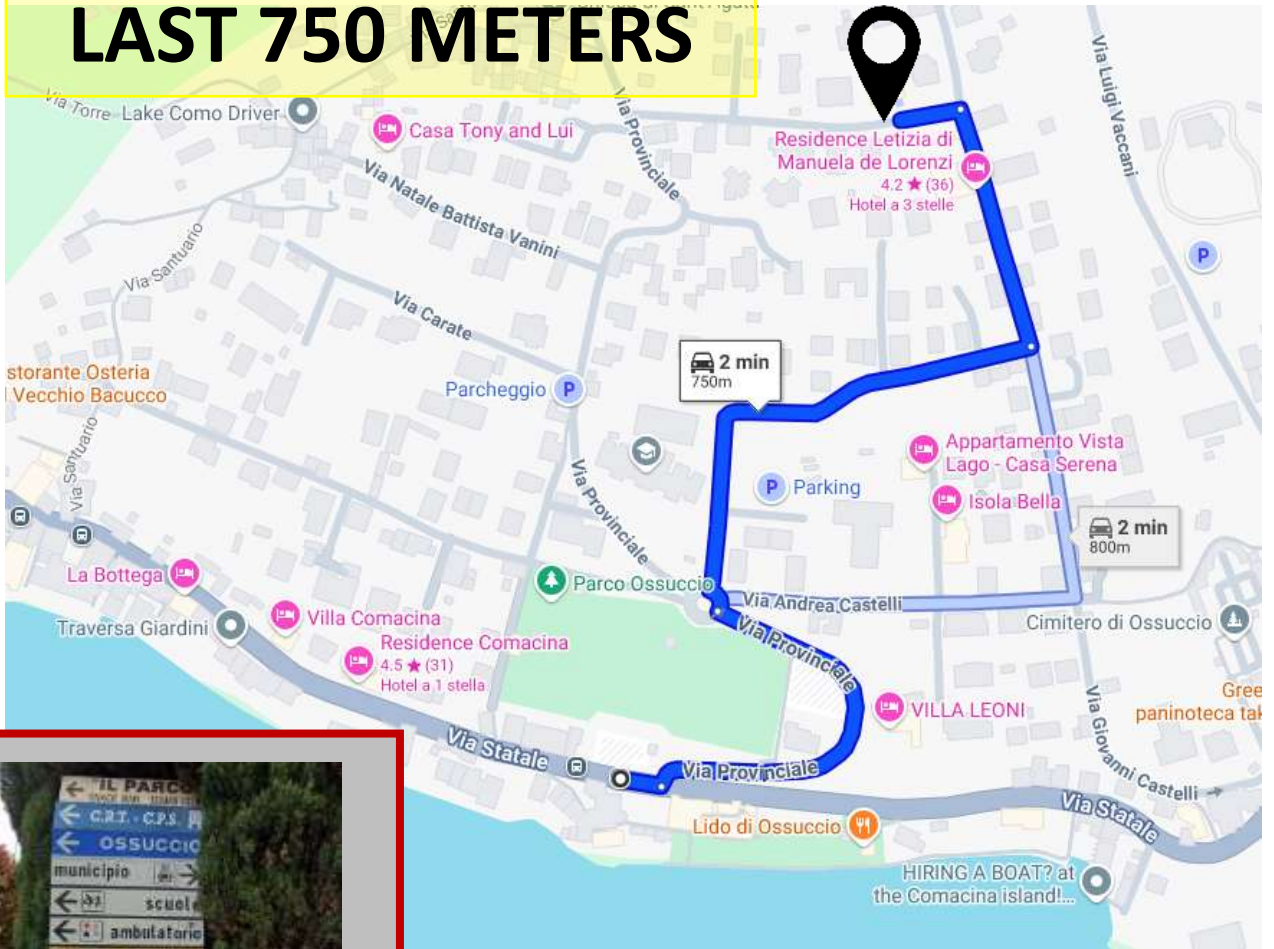

LAST 750 METERS